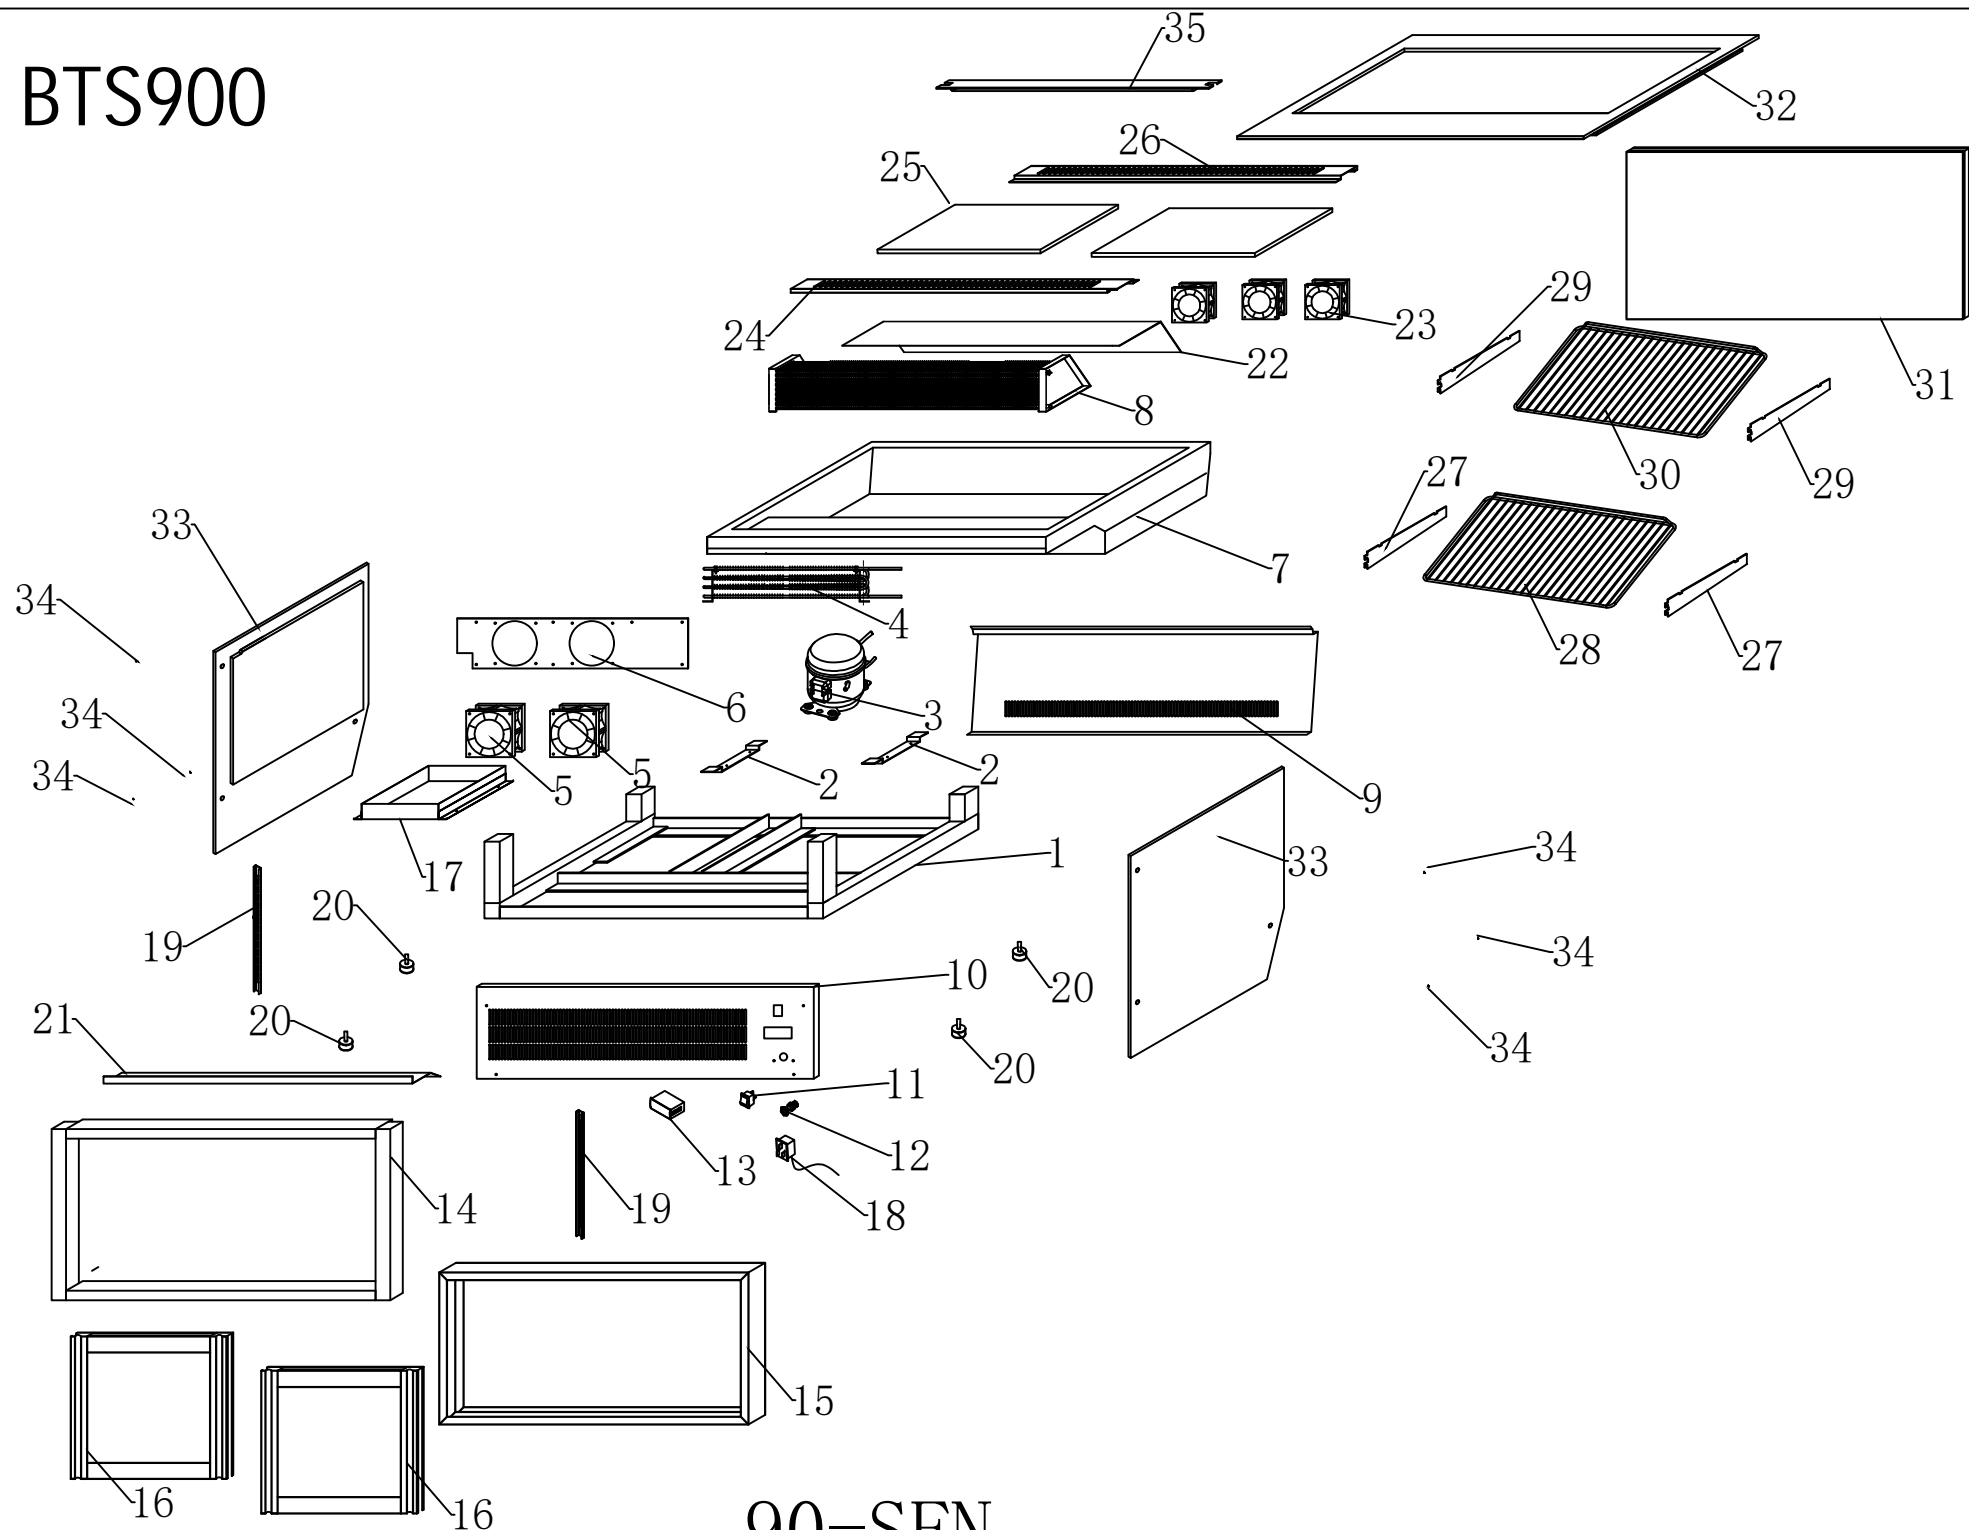

# BTS900

90-SFN

NO.	Part Name	Qty
1	Support	1
2	Mounting Plate	2
3	Compressor	1
4	Condenser	1
5	Condenser Fan	1
6	Plate of Condenser fan	1
7	Base	1
8	Evaporator	1
9	Front Panel	1
10	Rear Ventilation Panel	1
11	Switch	1
12	Wire Clamp	1
13	Controller	1
14	Frame Pillar	1
15	Frame	1
16	Sliding Door	2
17	Water Box	1
18	Power Cord	1
19	Shelf Ladder Bar	2
20	Feet	4
21	Lamp Shade	1
22	Fixed Panel of Evaporation Fan	1
23	Evaporation Fan	3
24	Air Outlet Panel	1
25	Bottom Panel	2
26	Air Inlet Panel	1
27	Lower Bracket	2
28	Lower Basket Shelf	1
29	Upper Bracket	2
30	Upper Basket Shelf	1
31	Front Glass	1
32	Top Glass	1
33	Side Glass	2
34	Screw	6
35	Lamp	1