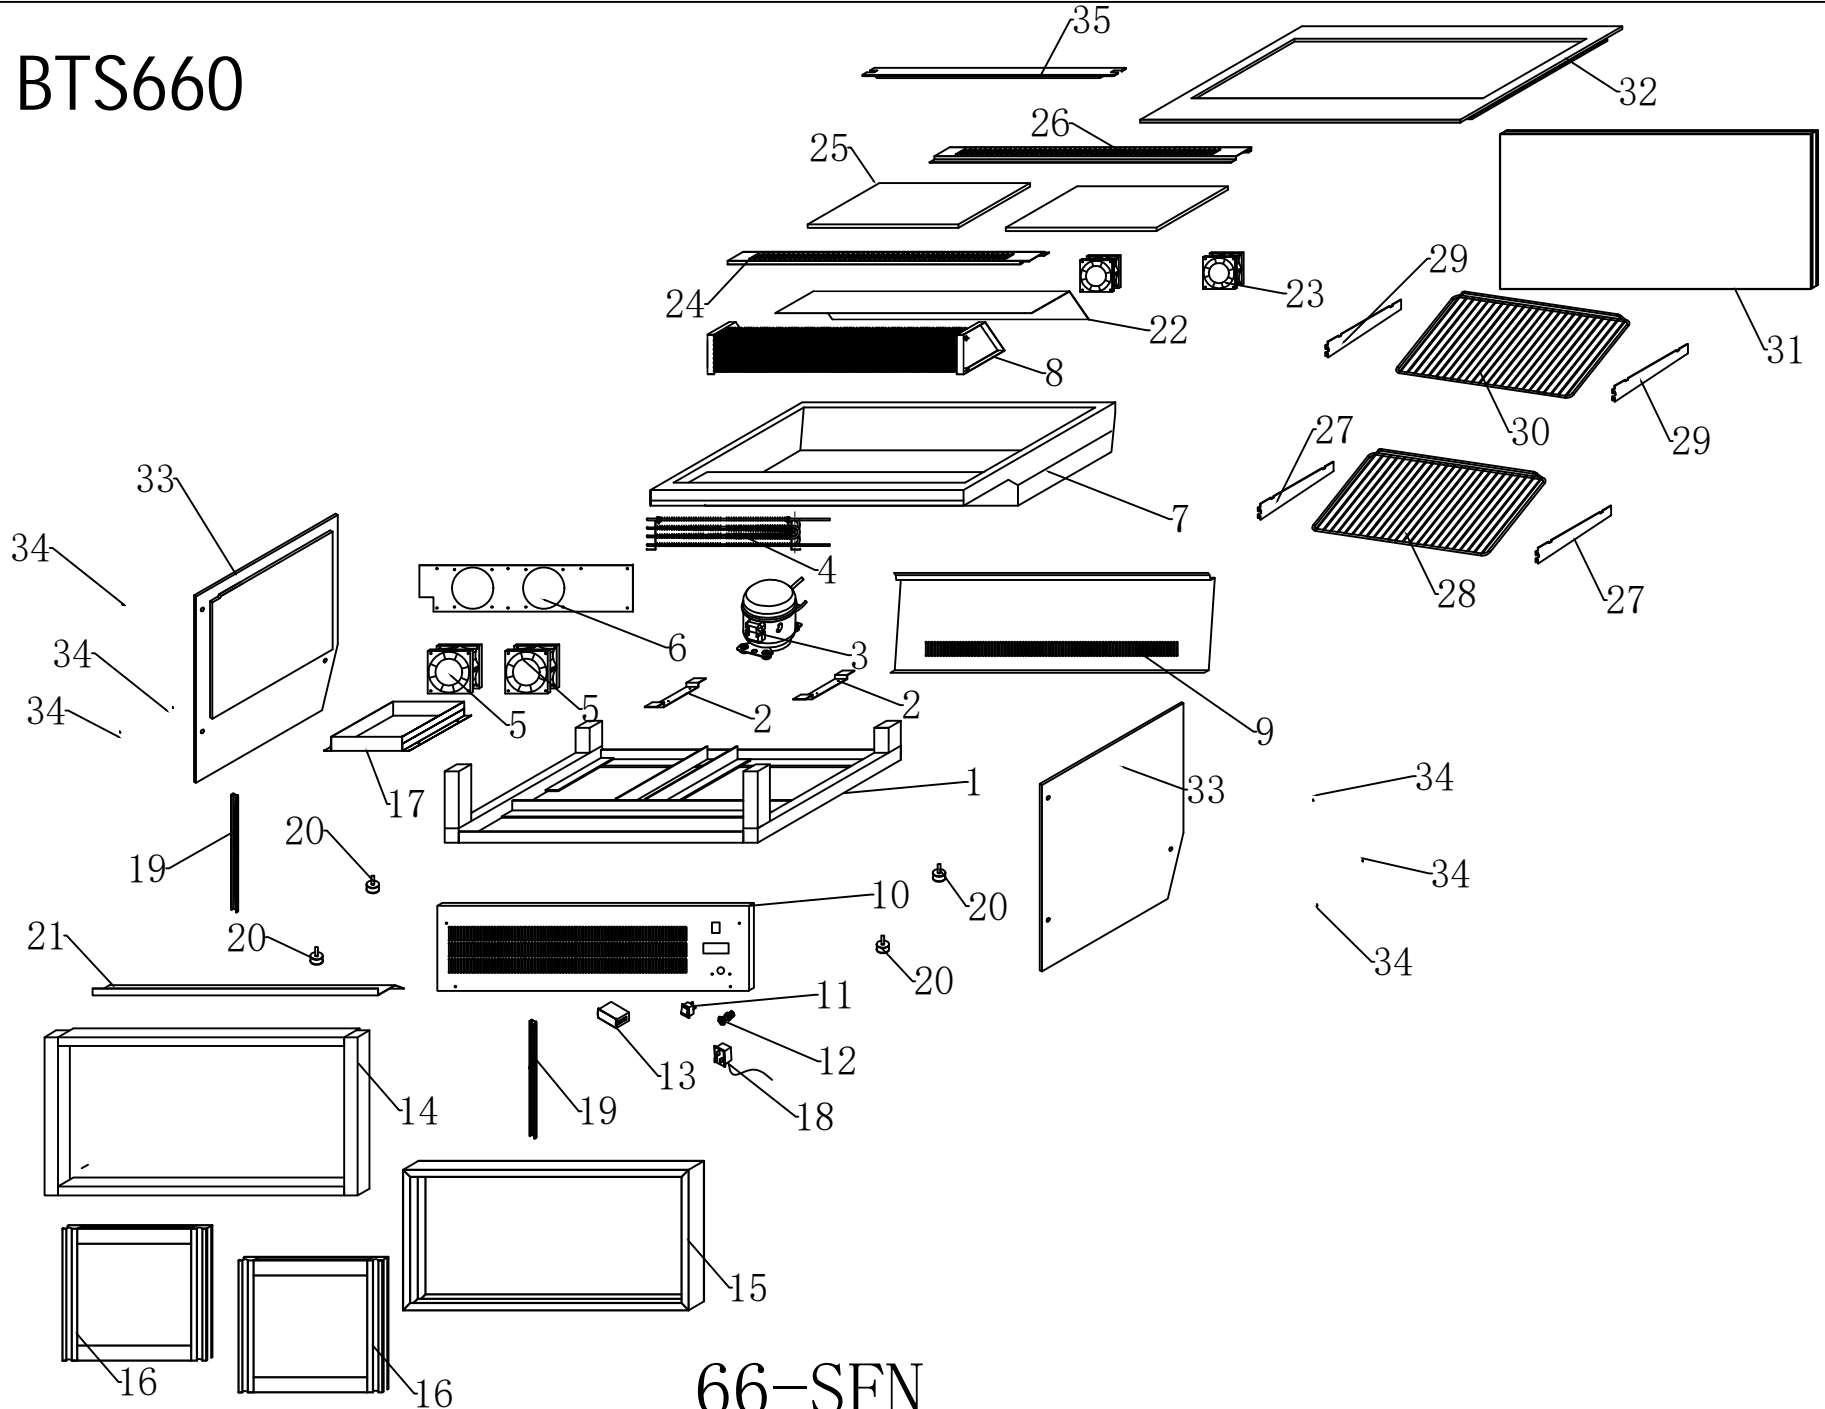

BTS660

66-SFN

NO.	Part Name	Qty
1	Support	1
2	Mounting Plate	2
3	Compressor	1
4	Condenser	1
5	Condenser Fan	1
6	Plate of Condenser fan	1
7	Base	1
8	Evaporator	1
9	Front Panel	1
10	Rear Ventilation Panel	1
11	Switch	1
12	Wire Clamp	1
13	Controller	1
14	Frame Pillar	1
15	Frame	1
16	Sliding Door	2
17	Water Box	1
18	Power Cord	1
19	Shelf Ladder Bar	2
20	Feet	4
21	Lamp Shade	1
22	Fixed Panel of Evaporation Fan	1
23	Evaporation Fan	2
24	Air Outlet Panel	1
25	Bottom Panel	2
26	Air Inlet Panel	1
27	Lower Bracket	2
28	Lower Basket Shelf	1
29	Upper Bracket	2
30	Upper Basket Shelf	1
31	Front Glass	1
32	Top Glass	1
33	Side Glass	2
34	Screw	6
35	Lamp	1